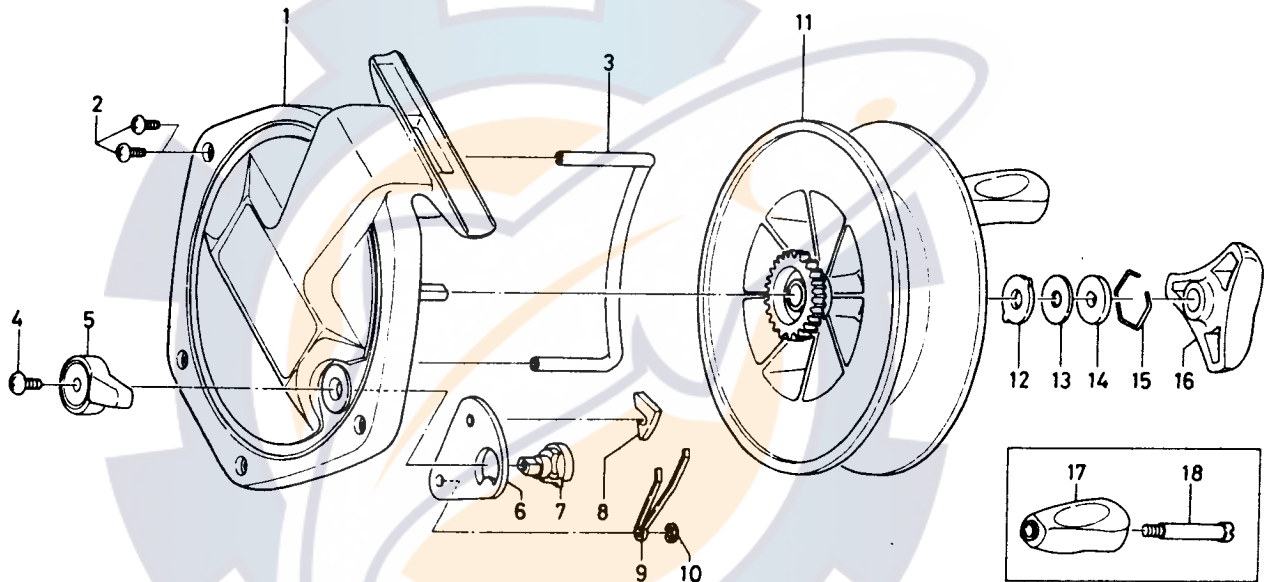

SINGLE ACTION REEL **SG375**

Key No. 11 ~ 15

899-8001

Spool assembly

Key No.	Parts No.	Parts Name
1	6-899-7601	Frame
2	6-351-1803	Line guard screw
3	6-899-7901	Line guard
4	6-352-2503	Click lever screw
5	6-541-0601	Click lever
6	6-780-5802	Click plate assembly
7	6-461-0701	Click cam
8	6-040-1313	Click pawl
9	6-151-3401	Click spring
10	6-320-1402	Click spring retainer
11	6-899-8101	Spool
12	6-375-5302	Drag washer A
13	6-371-2731	Drag washer B
14	6-372-0801	Drag washer C
15	6-170-4001	Retainer
16	6-005-1807	Drag knob
17	6-101-0001	Handle knob
18	6-854-8701	Handle screw